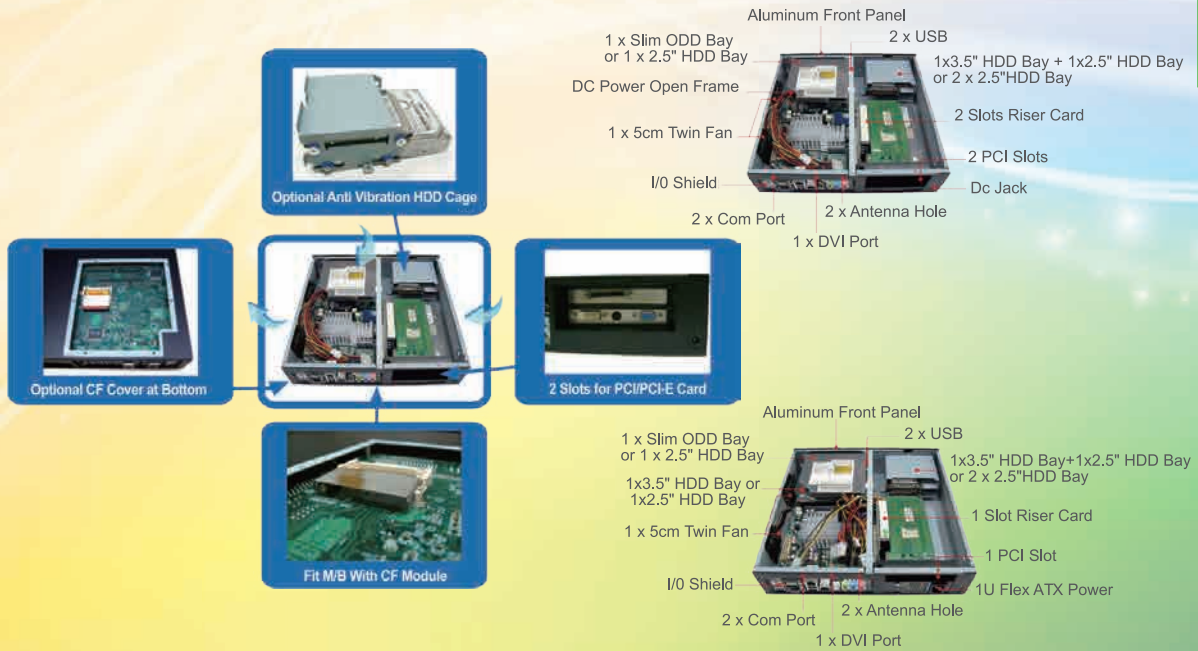

# GA6701

Security

i3,i5,i7  
SystemGaming  
PC

Fit All Generation Intel Core i3/i5/i7 M/B

Wall Mount 

## Accessories

Mini-ITX  
M/BSlim Optical  
DriveSATA ODD  
Cable5cm  
Twin FanFSP  
180-50LGDC  
Power Kits

## Specifications

Model	GA6701iBK
Form Factor	Mini-ITX Case
Chassis Dimensions	310(D) x 315(W) x 70(H)mm = 6.83L , with Aluminum front panel
Drive Bays	Flexible Combination as state form right
Front	2 x USB(V2.0) , Power/Reset SW , Power/HDD LED
Power Supply	<ul style="list-style-type: none"> <li>• DC Open Frame 90W+AC Adaptor 80W</li> <li>• DC Open Frame 120W+AC Adaptor 120W</li> <li>• FlexATX 180W (CUL/TUV/ PSE/CB/CE/FCC, ErP, Active PFC)</li> </ul>
PCI Slot	Standard PCI or PCI-E
System Fan	1 x 50 x 50 x 10mm Twin Fan (Right Side)
Additional Port	2 x Serial Port, 2 x Wifi Antenna , 1 x DVI
Packing	1pc / 3.20kgs / 4.00kgs / 1.00' 2pcs / 6.80kgs / 7.30kgs / 2.51'
Options	• Wall Mount • Anti-Vibration HDD Cage
Applications	Security , i3 / i5 / i7 System , Gaming PC

**Accessories**

**System Configurations**

Storage Choice	1.	2.	3.	4.	5.	6.	7.	8.	9.	10.	11.	12.	13.
Slim ODD	1	-	-	1	1	-	1	1	-	-	1	-	1
3.5" HDD	1	-	2	-	-	1	-	1	2	2	1	-	2
2.5" HDD	2	4	2	3	-	2	3	2	1	2	1	4	-
3.5" Exposed	-	-	-	-	1	-	-	-	-	-	-	-	-
PCI	1	1	1	1	-	2	2	1	-	1	1	2	-
COM Hole	2	2	2	2	2	2	2	2	2	2	2	2	2
Wifi Hole	2	2	2	2	2	2	2	2	2	2	2	2	2
DVI Hole	1	1	1	1	1	1	1	1	1	1	1	1	1
PSU	1U FlexATX	1U FlexATX	1U FlexATX	1U FlexATX	DC PSU	DC PSU	DC PSU	DC PSU	DC PSU	DC PSU	DC PSU	DC PSU	DC PSU
CF	Front												
	Bottom	Y	Y	Y	Y	Y	Y	Y	Y	Y	Y	Y	Y
Remarks	1 x 2.5" hdd optional choice	1 x 2.5" hdd optional choice	Special cage for 3.5" hdd	Card length must be less 160 or 170 mm, 1x2.5" hdd optional choice	1x3.5" hot swap enclosure for 2x2.5" hdd			1 x 2.5" hdd optional choice	1 x 2.5" hdd optional choice	Special cage for 3.5" hdd	Special cage for 3.5" hdd	1 x 2.5" hdd optional choice	1 x 2.5" hdd optional choice